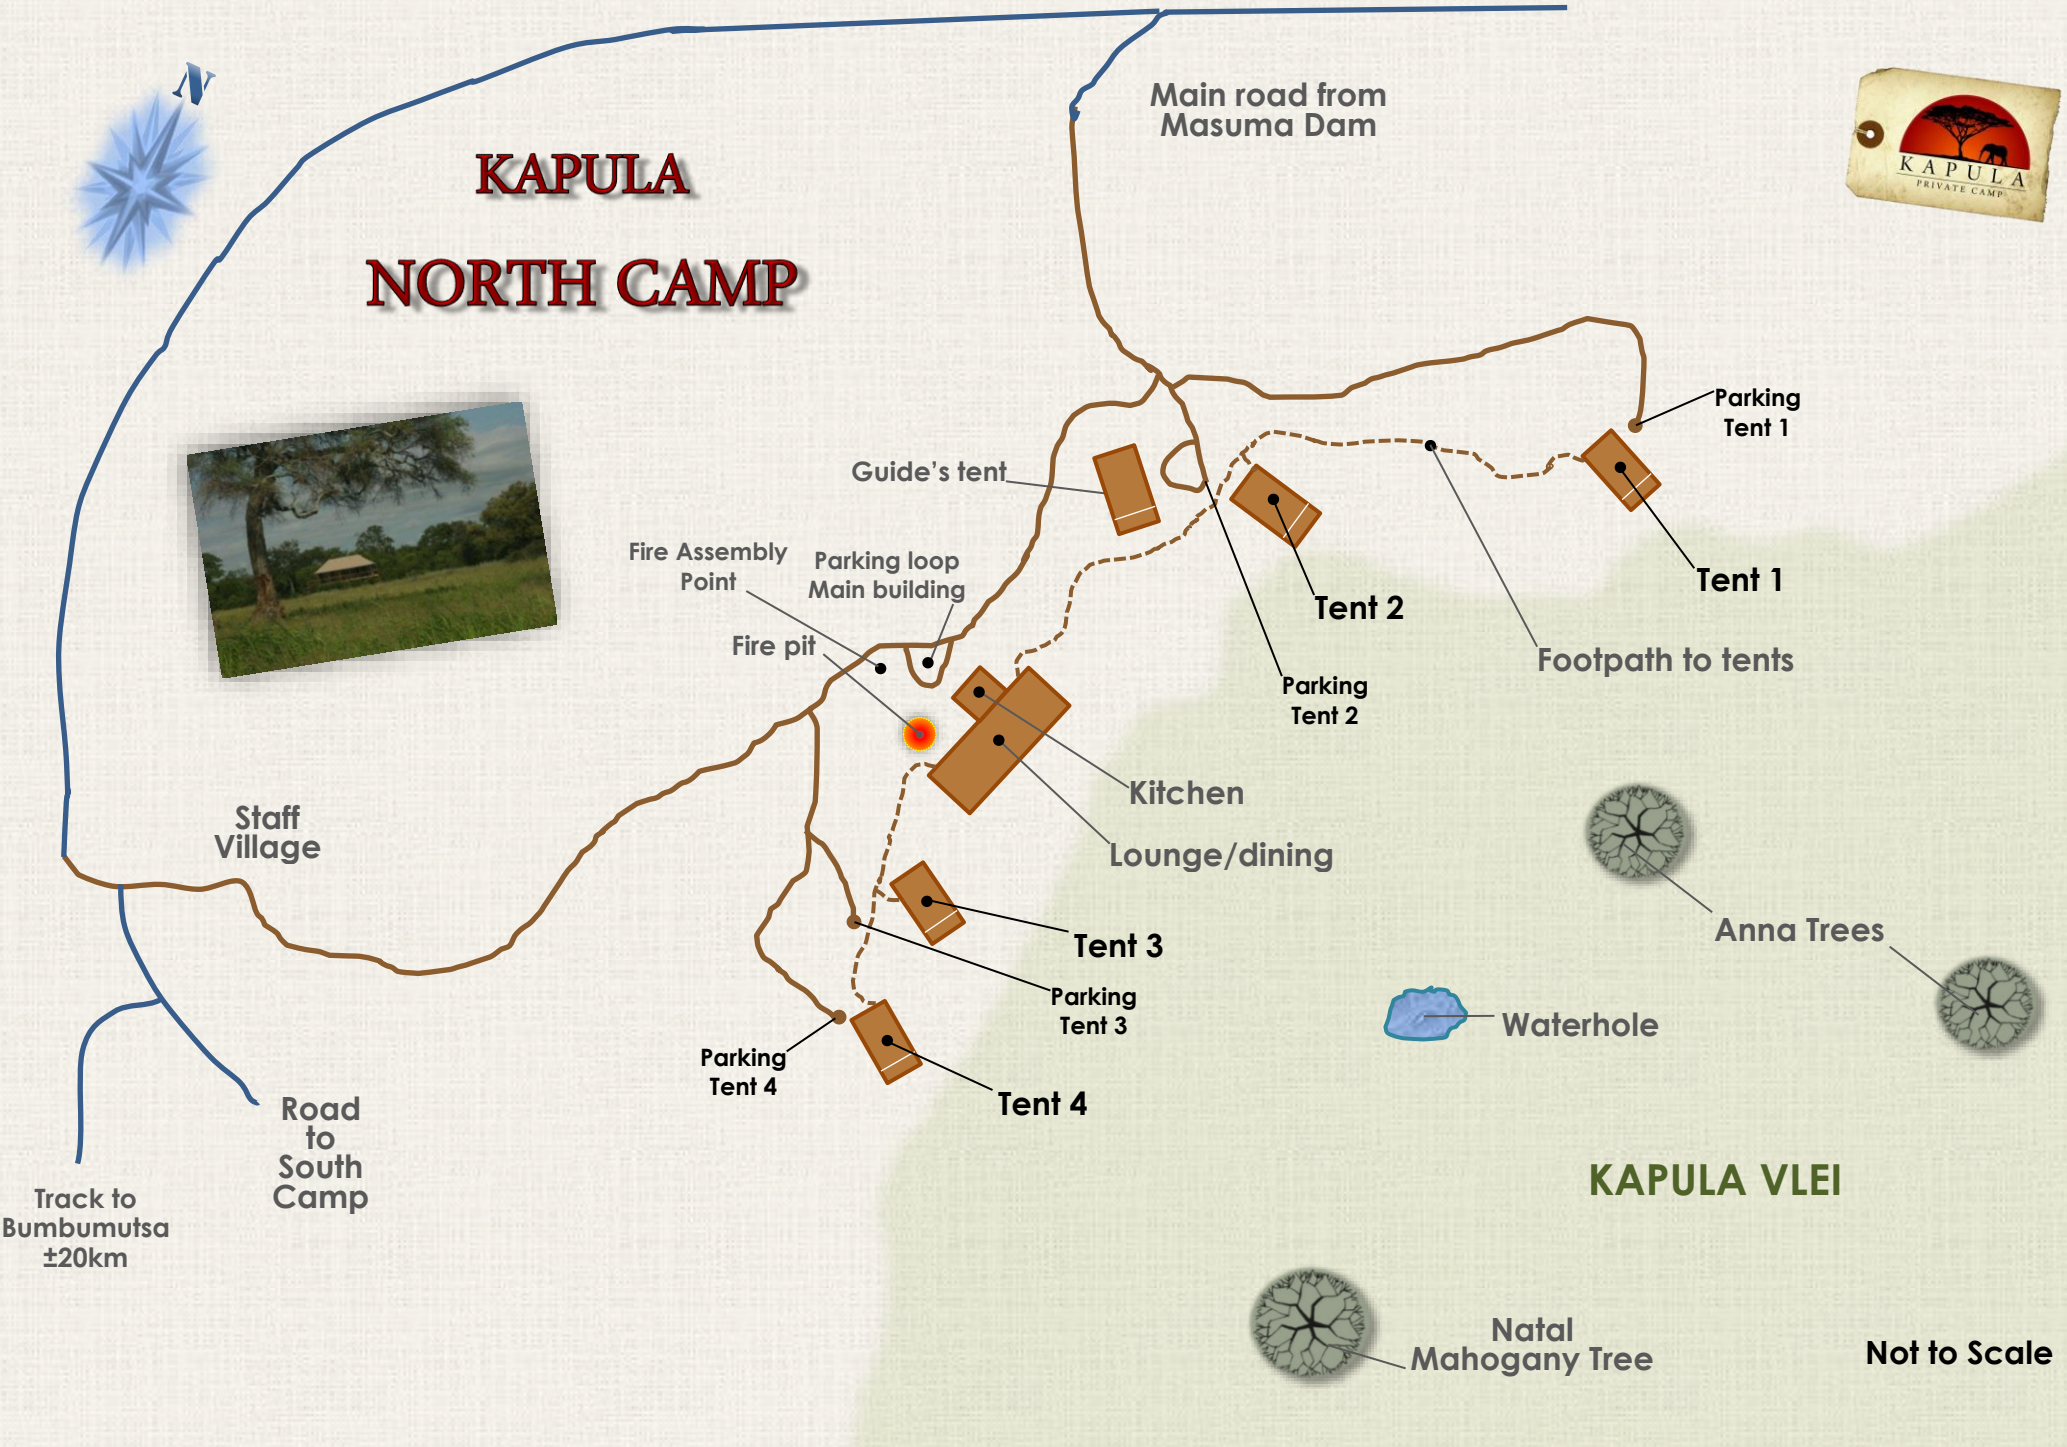

KAPULA NORTH CAMP

Main road from
Masuma Dam

Staff
Village

Guide's tent

Fire Assembly
Point

Parking loop
Main building

Fire pit

Kitchen

Lounge/dining

Tent 3

Parking
Tent 3

Tent 4

Parking
Tent 4

Tent 2

Parking
Tent 2

Tent 1

Parking
Tent 1

Footpath to tents

Anna Trees

Waterhole

KAPULA VLEI

Natal
Mahogany Tree

Not to Scale

Track to
Bumbumutsa
±20km

Road to
South
Camp